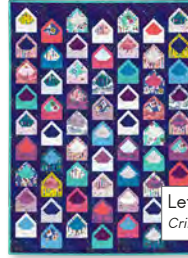

TOTAL ESTIMATED YARDAGE: 9 1/4
BACKING: 5 YARDS OR
108" WIDEBACKING: 2 1/8

Static Age

54" x 56"

pattern by Libs Elliott

pattern for sale: libselliott.com

FABRIC	SKU	YD	FABRIC	SKU	YD		
	35370S-1 Optic White WINDHAM SOLIDS	3 1/2		54245D-11 Heliotrope INCLUDES BINDING	1 FQ + 1/2		
1 FAT QUARTER OF EACH PRINT:							
FABRIC	SKU	FABRIC	SKU	FABRIC	SKU	FABRIC	SKU
	54245D-1 Cactus Flower		54245D-6 French Marigold		54245D-15 Jacaranda		54245D-22 Green Gables
	54245D-3 Salsa		54245D-7 Quince		54245D-18 Island Breeze		54245D-23 Lime Punch
	54245D-5 Bird Of Paradise		54245D-13 Charisma		54245D-20 Deep Mint		

TOTAL ESTIMATED YARDAGE: 7
BACKING: 4 1/2 YARDS OR
108" WIDEBACKING: 1 3/4

QUILT KIT!

Kit No: 54427QK-X

kit for sale: windhamfabrics.com

Pencil Club President (56" x 72")
 CrimsonTate.com

QUILT KIT!

Kit No: 54426QK-X

kit for sale: windhamfabrics.com

Letters from Home (42" x 58")
 CrimsonTate.com

FABRIC	SKU	YD
	40171-53 Walnut / Tan ARTISAN COTTON	3/8
	54236-15 Ether	2 1/2
	54239-21 Ballpoint INCLUDES BINDING	5/8

1/4 YARD OF EACH PRINT: