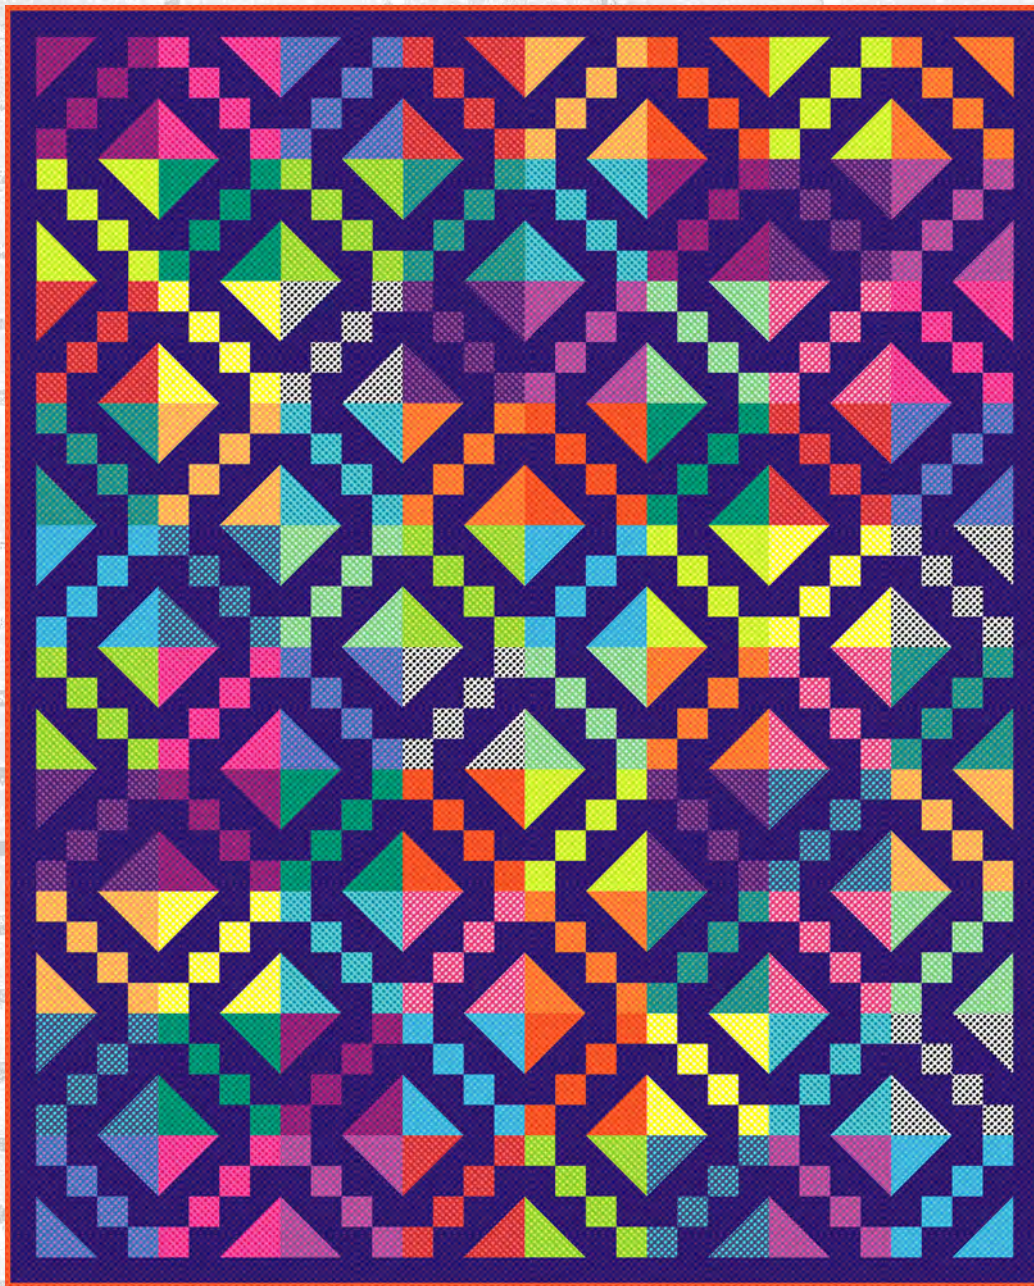

Sunset Road

68" x 84"

pattern by Bonnie Sullivan

pattern for sale: all-through-the-night.myshopify.com

FABRIC	SKU	YD	FABRIC	SKU	YD
	CP5DOTT-X ENTIRE DOT TO DOT COLLECTION	(2) 5" Charm Packs		54245D-11 Heliotrope	3 1/2
	JRDOTT-X ENTIRE DOT TO DOT COLLECTION	(1) 2.5" Strip Roll Pack		54245D-4 Tigerlily INCLUDES BINDING	3/4

TOTAL ESTIMATED YARDAGE: 9 1/4
BACKING: 5 YARDS OR
108" WIDEBACKING: 2 1/8