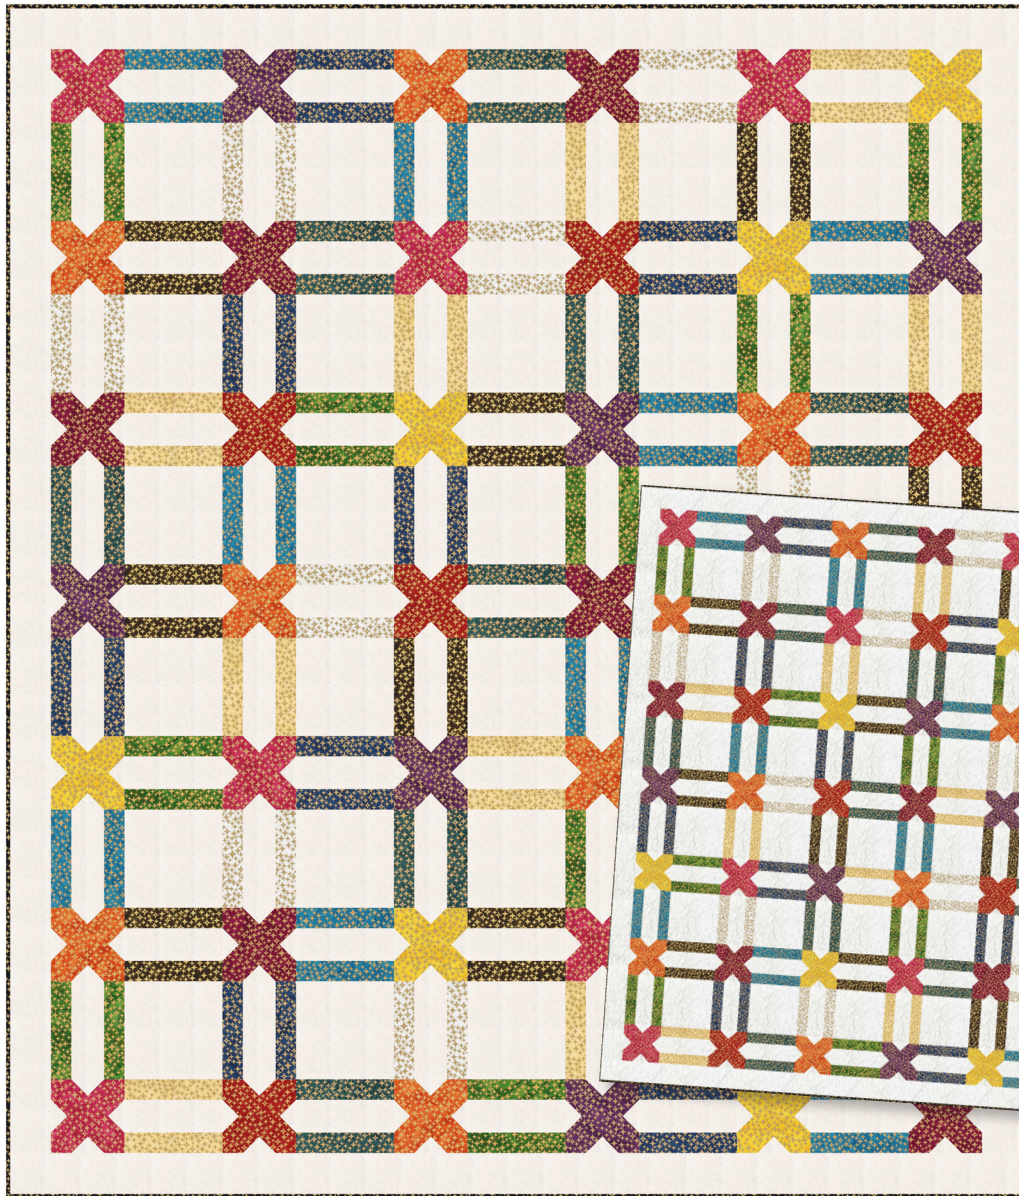

Garden Trellis 62" x 72-1/2"

THIS IS A DIGITAL REPRESENTATION OF THE QUILT TOP, FABRIC MAY VARY

PATTERN BY WENDY SHEPPARD
 ETSY.COM/SHOP/IVORYSPRING
 FOR WHOLESALE: CHECKERDIST.COM

REFER TO PATTERN FOR FINAL YARDAGES

FAT QUARTER FRIENDLY!

For more sparkle use Diamond Dust for the background!

BATIK	SKU
	(1) Stardust Fat Quarter Bundle FATQSTARDUST-X

ESTIMATED TOTAL YARDAGE: 7-7/8
 ESTIMATED TOTAL YARDAGE DOES NOT INCLUDE BACKING

BATIK	SKU	YD
	860QM-16 Galaxy FOR BINDING	5/8
TWO BACKGROUND OPTIONS:		
	LAVA SOLIDS: 100Q-1645 Porridge	3-1/4
	DIAMOND DUST: 51394-43 Snow	
	BACKING	4-1/2