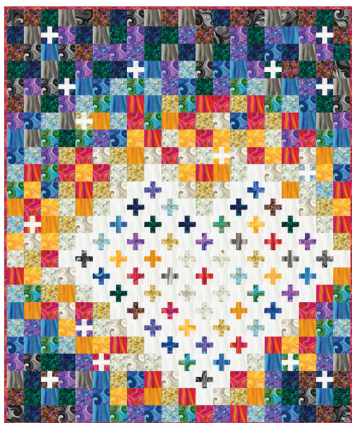

**Petal Palisade** 78" x 78"  
 pattern designed by: Wendy Sheppard  
 free pattern: windhamfabrics.com

FABRIC	SKU	YD	FABRIC	SKU	YD
	53748D-1 Geranium INCLUDES BINDING	7/8		53750D-14 Harvest	3/8
	53748D-3 Leaf	1/4		53750D-16 Midnight	7/8
	53748D-7 Northwind	1/4		53750D-17 Aqua	3/8
	53749D-8 Magenta	FE		53753D-X Multi	1
	53749D-9 Sunshine	1/4		52782-21 Admiral SPECTRUM	4 3/8
	53749D-10 Sky	1/4		Backing	4 3/4

TOTAL ESTIMATED YARDAGE: 9

**Living Hope Tree** 73" x 89"  
 designed by: Melissa Marie Collins  
 free pattern: windhamfabrics.com

FABRIC	SKU	YD	FABRIC	SKU	YD
	53748D-3 Leaf	3/8		53749D-12 Cloud	4
	53748D-5 Violet	1		53750D-15 Treetop	3/8
	53748D-6 Charcoal	3 1/4		53750D-16 Midnight FOR BINDING	2/3
	53749D-10 Sky	5/8		53753D-X Multi	2

TOTAL ESTIMATED YARDAGE: 12 1/4  
 BACKING: 5 1/2 YARDS

**Just Add Love** 70" x 84"  
 pattern designed by: Cotton Street Commons  
 pattern for sale: cottonstreetcommons.com

	FATQINMO-X (1) In Motion Fat Quarter Bundle				
FABRIC	SKU	YD	FABRIC	SKU	YD
	53748D-1 Geranium FOR BINDING	5/8		53749D-12 Cloud	1 2/3

TOTAL ESTIMATED YARDAGE (FOR ONE COLORWAY): 11  
 BACKING: 6 1/2 YARDS

**Love Notes 60" x 72"**  
 pattern designed by: Charisma Horton  
 pattern for sale: charismascorner.com

(1) Fat Quarter of the following prints:					
FABRIC	SKU	FABRIC	SKU	FABRIC	SKU
	53748D-3 Leaf		53750D-15 Treetop		52782-17 Aqua SPECTRUM
	53748D-4 Night Sky		53750D-16 Midnight		52782-20 Cobalt SPECTRUM
	53748D-5 Violet		53750D-17 Aqua		52782-22 Sapphire SPECTRUM
	53749D-10 Sky		53750D-18 Grape		
FABRIC	SKU				YD
	53749D-12 Cloud INCLUDES BINDING				2 2/3