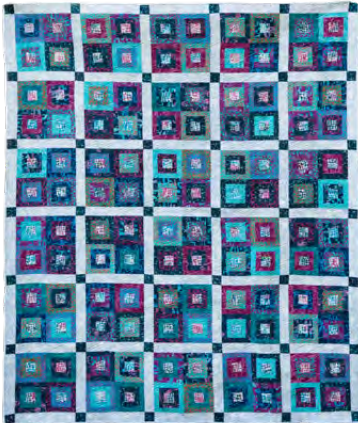

FOUND

by Carrie Bloomston

REFER TO PATTERN FOR FINAL YARDAGES

GEMSTONE - 72" x 86"

SHOPGIRLQUILTS.COM

1/2 YARD OF EACH:					
	711Q-1 Indigo		713Q-2 Orchid		715Q-1 Indigo
	711Q-2 Orchid		713Q-3 Sienna		716Q-8 Sea
	712Q-1 Indigo		713Q-8 Sea		717Q-1 Indigo
	712Q-2 Orchid		714Q-7 Saltwater		
	712Q-7 Saltwater		714Q-10 Sky		
	715Q-1 Indigo INCLUDES BINDING	7/8		717Q-9 Moon	1-3/4

TOTAL ESTIMATED YARDAGE: 9-1/8

BACKING: 5-1/4 YARDS

HONEYSUCKLE - 72" x 96"

SHOPGIRLQUILTS.COM

1/4 YARD OF EACH:					
	711Q-3 Sienna		712Q-4 Coral		714Q-7 Saltwater
	711Q-4 Coral		712Q-5 Ink		715Q-11 Blush
	711Q-5 Ink		713Q-4 Coral		716Q-8 Sea
	711Q-6 Paper		714Q-3 Sienna		718Q-1 Indigo
	712Q-1 Indigo		714Q-6 Paper		718Q-6 Paper
	712Q-6 Paper	2-3/4		718Q-6 Paper	1-1/2
	716Q-11 Blush INCLUDES BINDING	4			

TOTAL ESTIMATED YARDAGE: 6-1/8
BACKING: 5

COSMIC CRUSH-45" X 45"

MODERNLYMORGAN.COM

(1) FAT QUARTER OF EACH:					
	711Q-3 Sienna		714Q-3 Sienna		716Q-11 Blush
	713Q-4 Coral		715Q-11 Blush		718Q-6 Paper
	715Q-11 Blush FOR BINDING	1/2			
	716Q-6 Paper	1-2/3			

EVERYDAYSTITCHES.COM

(1) FAT QUARTER OF EACH:

	711Q-1 Indigo		712Q-5 Ink		714Q-10 Sky
	711Q-2 Orchid		712Q-7 Saltwater		715Q-1 Indigo
	711Q-3 Sienna		713Q-2 Orchid		715Q-11 Blush
	711Q-4 Coral		713Q-3 Sienna		716Q-8 Sea
	711Q-5 Ink		713Q-8 Sea		716Q-11 Blush
	711Q-6 Paper		713Q-9 Moon		717Q-1 Indigo
	712Q-1 Indigo		714Q-3 Sienna		717Q-9 Moon
	712Q-2 Orchid		714Q-6 Paper		718Q-1 Indigo
	712Q-4 Coral		714Q-7 Saltwater		718Q-6 Paper